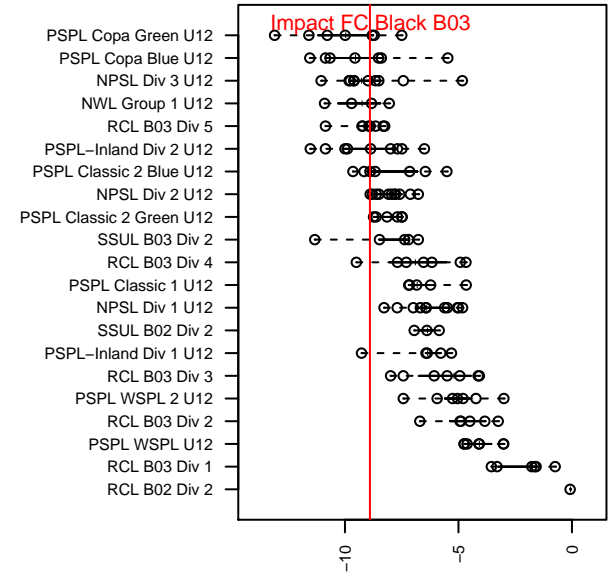

Impact FC Black B03

Cascade SC
 Renton, WA
 B03 total strength=360
 attack=0.29 defense=0.17
 fall league = PSPL Classic 2 Blue U12
 spr league = Spr PSPL Classic 2 U12

alt names used:
 CSC Impact03 Black
 CASCADECSC IMPACT03BLACK
 CSC Impact03 black
 CSC Impact03 black
 CSC IMPACT03 BLACK (WA)

Venues played:
 2015 Gunners Invitational U12 Silver
 2015 River Jam Samba U12
 2015 Sky River BU12-13
 2015 PSPL Classic 2 Blue U12
 2015 Spr PSPL Classic 2 U12
 2015 WA Cup BU12 Bronze U12

Impact FC Black B03
 Dots are actual minus expected GF (blue circles) and GA (red triangles).
 Blue line is smoothed change in attack strength. Red is smoothed change in defense strength.

**attack and defense variance (black dot)
relative to other teams
and top 10 in region**

**attack and defense rating
relative to others at age
and all opponents in last 13 months**

Performance relative to 13 month average