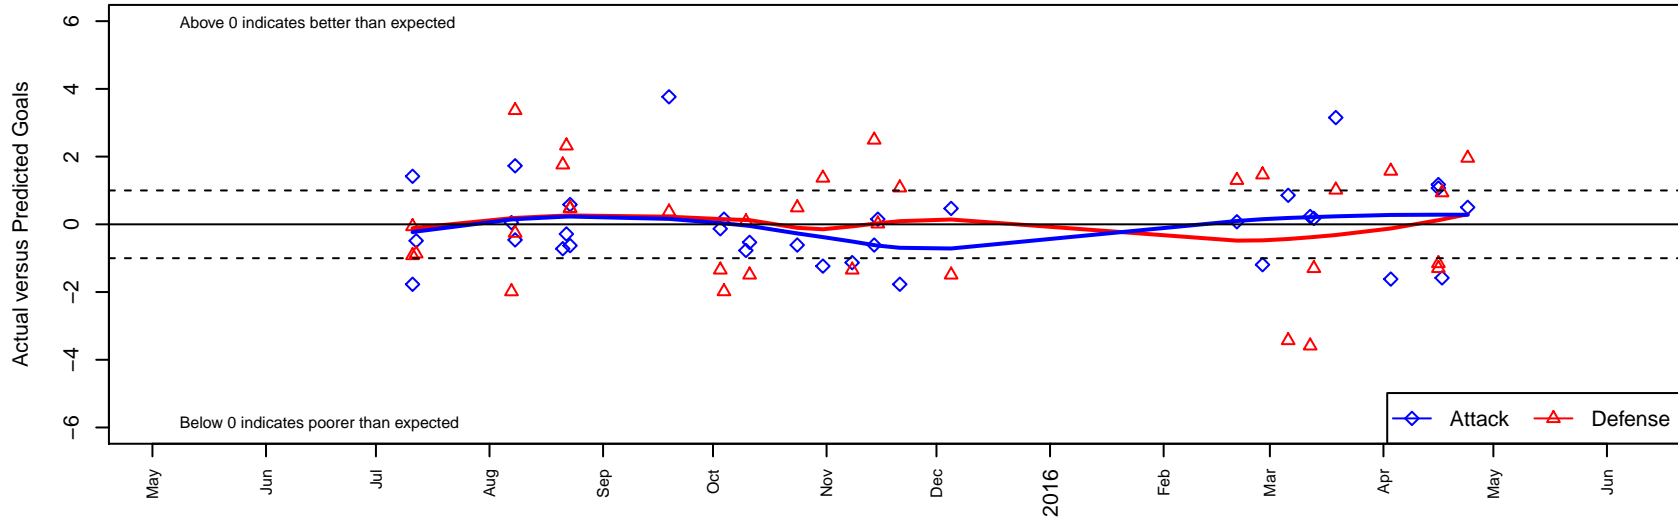

Impact FC Black B03

Cascade SC
 Renton, WA
 B03 total strength=360
 attack=0.29 defense=0.17
 fall league = PSPL Classic 2 Blue U12
 spr league = Spr PSPL Classic 2 U12

alt names used:
 CSC Impact03 Black
 CASCADECSC IMPACT03BLACK
 CSC Impact03 black
 CSC Impact03 black
 CSC IMPACT03 BLACK (WA)

Venues played:
 2015 Gunners Invitational U12 Silver
 2015 River Jam Samba U12
 2015 Sky River BU12-13
 2015 PSPL Classic 2 Blue U12
 2015 Spr PSPL Classic 2 U12
 2015 WA Cup BU12 Bronze U12

Impact FC Black B03
 Dots are actual minus expected GF (blue circles) and GA (red triangles).
 Blue line is smoothed change in attack strength. Red is smoothed change in defense strength.

**attack and defense variance (black dot)
relative to other teams
and top 10 in region**

**attack and defense rating
relative to others at age
and all opponents in last 13 months**

Performance relative to 13 month average